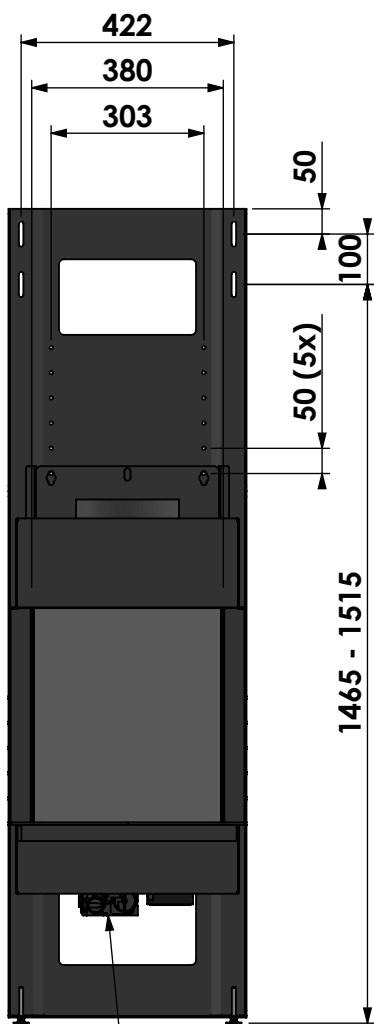

Control unit

* = adjustable