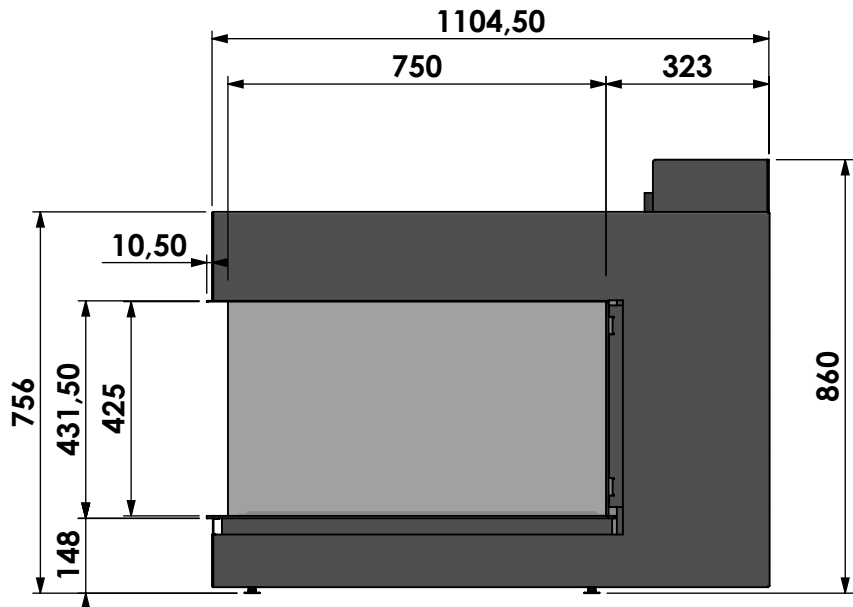

* = adjustable

bellfires

Barbas Bellfires B.V.
Hallenstraat 17
5531 AB Bladel
The Netherlands
www.barbasbellfires.com

Name: **Room Divider Medium-3 frameless**

Modifications reserved

Projection:

American

Scale:

1:15

Version:

0

Unit:

mm

bellfires

Barbas Bellfires B.V.
 Hallenstraat 17
 5531 AB Bladel
 The Netherlands
 www.barbasbellfires.com

Name: **Room Divider Medium-3 hidden door + 10cm**

Modifications reserved

Projection:

American

Scale:

1:15

Version:

0

Unit:

Scale: **1:15**
 Unit: **mm**

Version: **0**