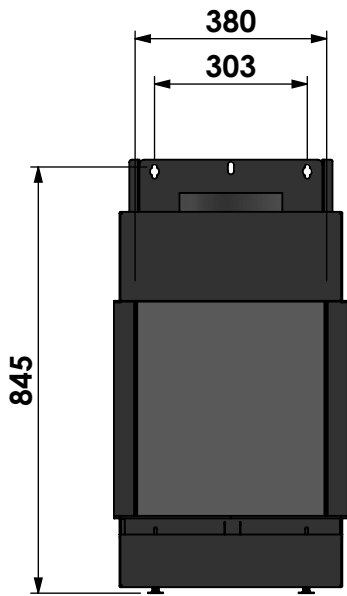

* = adjustable

bellfires

Barbas Bellfires B.V.
Hallenstraat 17
5531 AB Bladel
The Netherlands
www.barbasbellfires.com

Name: **Room Divider Medium-3 frameless**

Modifications reserved

Projection:

American

Scale:

1:15

Version:

0

Unit:

mm

bellfires

Barbas Bellfires B.V.
 Hallenstraat 17
 5531 AB Bladel
 The Netherlands
 www.barbasbellfires.com

Name: **Room Divider Medium-3 hidden door + 10cm**

Modifications reserved

Projection:

American

Scale:

1:15

Version:

0

Unit:

Scale: **1:15**
 Unit: **mm**

Version: **0**