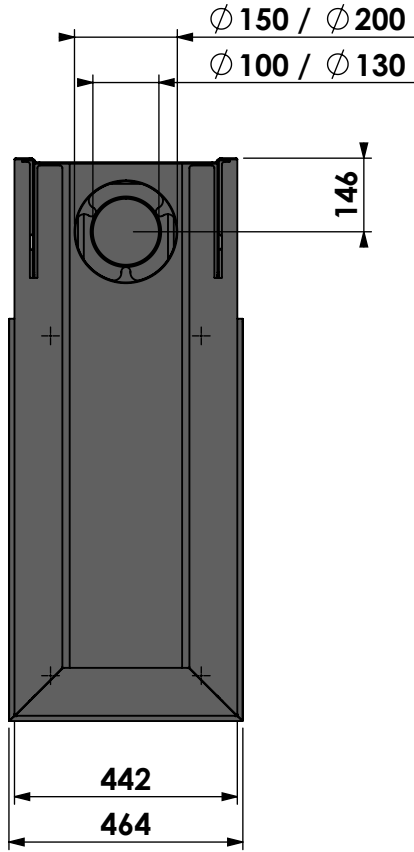

* = adjustable

bellfires

Barbas Bellfires B.V.
Hallenstraat 17
5531 AB Bladel
The Netherlands
www.barbasbellfires.com

Name: **Room Divider Medium-3 frameless**

Modifications reserved

Projection:

American

Scale:

1:15

Version:

0

Unit:

mm

bellfires

Barbas Bellfires B.V.
 Hallenstraat 17
 5531 AB Bladel
 The Netherlands
 www.barbasbellfires.com

Name: **Room Divider Medium-3 hidden door + 10cm**

Scale: **1:15**
 Unit: **mm**

Version: **0**