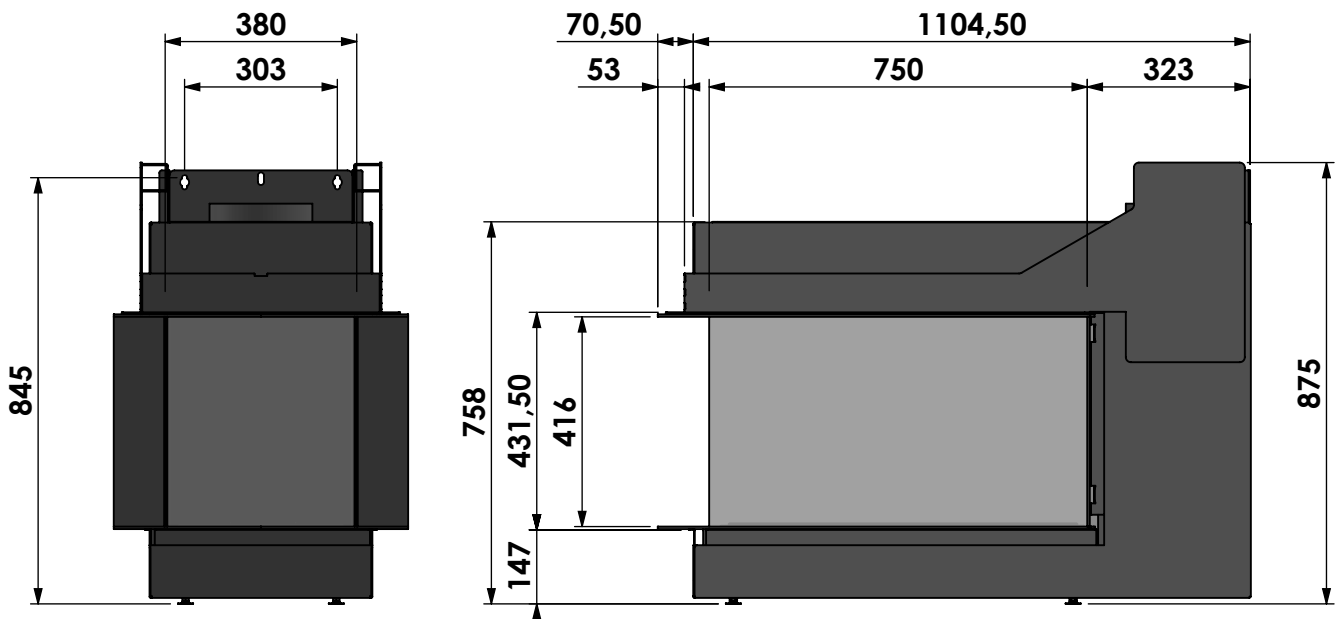

1:15

Version:

0

Unit:

mm

bellfires

Barbas Bellfires B.V.
 Hallenstraat 17
 5531 AB Bladel
 The Netherlands
 www.barbasbellfires.com

Name: **Room Divider Medium-3 hidden door + 10cm**

Modifications reserved

Projection:

American

Scale:

1:15

Version:

0

Unit:

Scale: **1:15**
 Unit: **mm**

Version: **0**