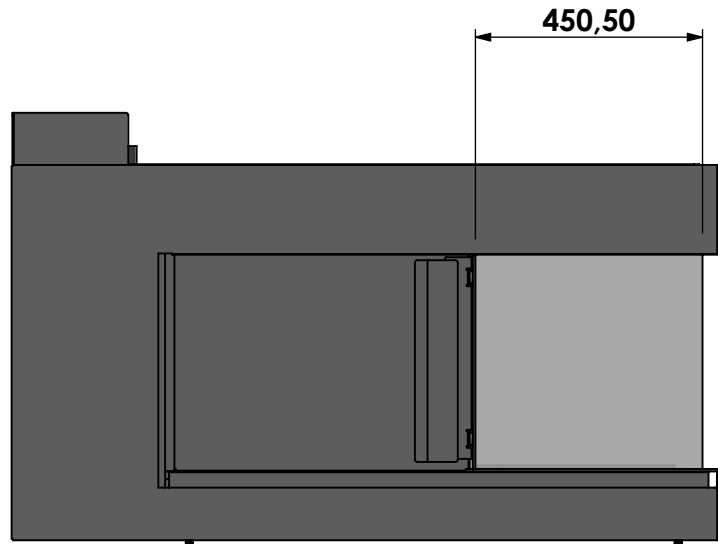

\* = adjustable

**bellfires**

Barbas Bellfires B.V.  
 Hallenstraat 17  
 5531 AB Bladel  
 The Netherlands  
 www.barbasbellfires.com

Name: **Room Divider Large R-3 frameless**

Modifications reserved

Scale: **1:15**  
 Unit: **mm**

Version: **0**

**bellfires**

Barbas Bellfires B.V.  
 Hallenstraat 17  
 5531 AB Bladel  
 The Netherlands  
[www.barbasbellfires.com](http://www.barbasbellfires.com)

Name: **Room Divider Large R-3 hidden door+convectie**

Name: **Room Divider Large R-3 hidden door+10cm**

Modifications reserved

Projection:

Scale:

1:15

Version:

0

Unit:

mm