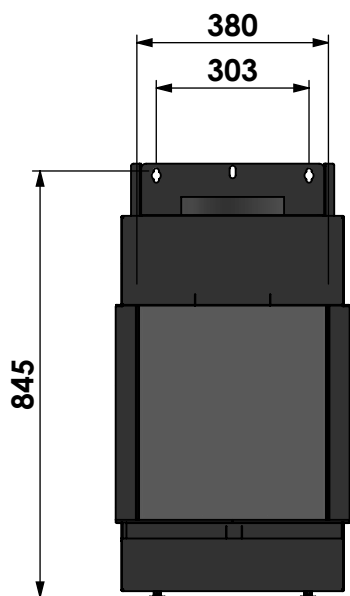

bellfires

Barbas Bellfires B.V.
Hallenstraat 17
5531 AB Bladel
The Netherlands
www.barbasbellfires.com

Name: **Room Divider Large R-3 hidden door+convectie**

Modifications reserved

Projection: American

Scale: **1:15**
Unit: **mm**

Version: **0**