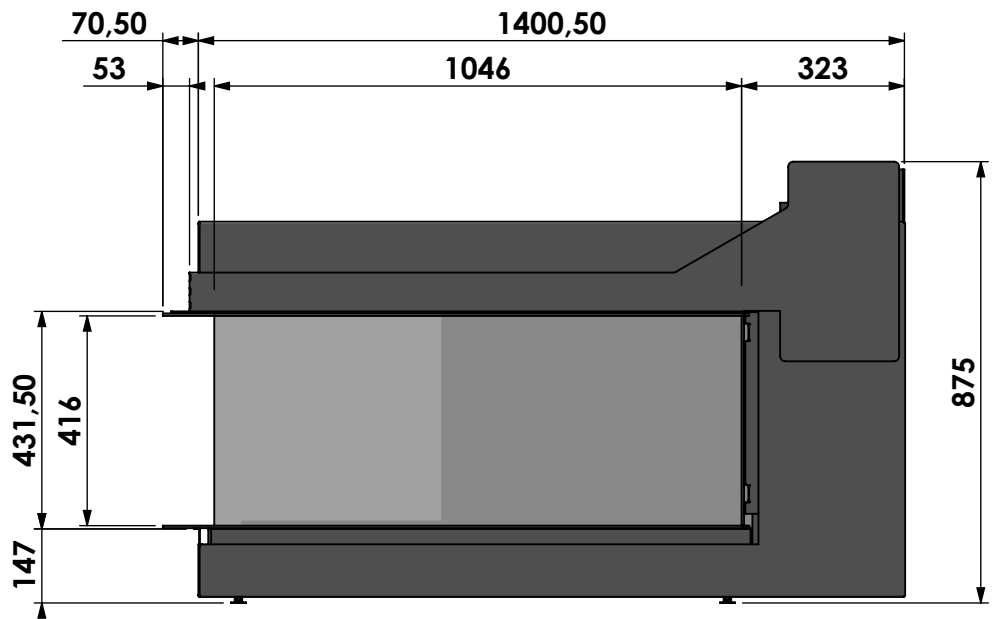

Modifications reserved

Projection: American

Scale: **1:15**  
 Unit: **mm**

Version: **0**

**bellfires**

Barbas Bellfires B.V.  
Hallenstraat 17  
5531 AB Bladel  
The Netherlands  
www.barbasbellfires.com

Name: **Room Divider Large R-3 hidden door+10cm**

Modifications reserved

Projection:

Scale:

1:15

Version:

0

Unit:

mm