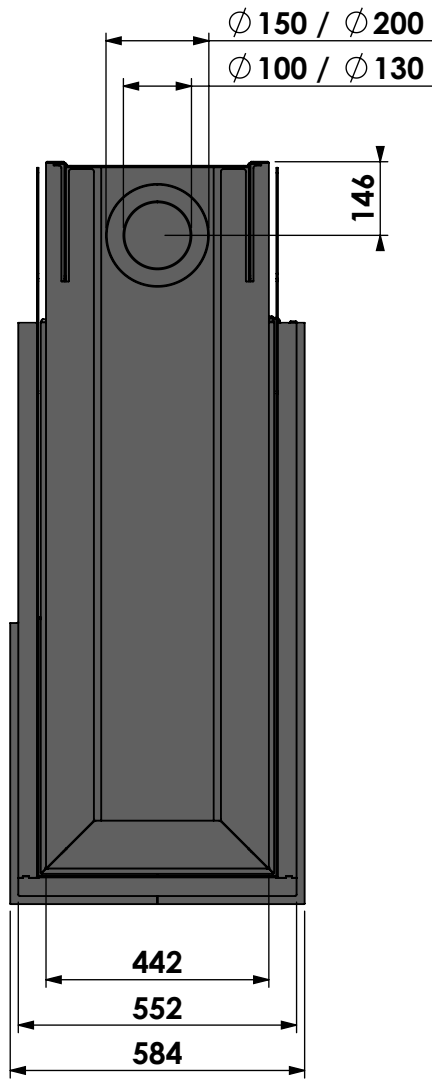

Version: **0**

**bellfires**

Barbas Bellfires B.V.  
 Hallenstraat 17  
 5531 AB Bladel  
 The Netherlands  
[www.barbasbellfires.com](http://www.barbasbellfires.com)

Name: **Room Divider Large R-3 hidden door+convectie**

Modifications reserved

Projection: American

Scale: **1:15**  
 Unit: **mm**

Version: **0**

**bellfires**

Barbas Bellfires B.V.  
Hallenstraat 17  
5531 AB Bladel  
The Netherlands  
www.barbasbellfires.com

Name: **Room Divider Large R-3 hidden door+10cm**

Modifications reserved

Projection:

Scale:

1:15

Version:

0

Unit:

mm