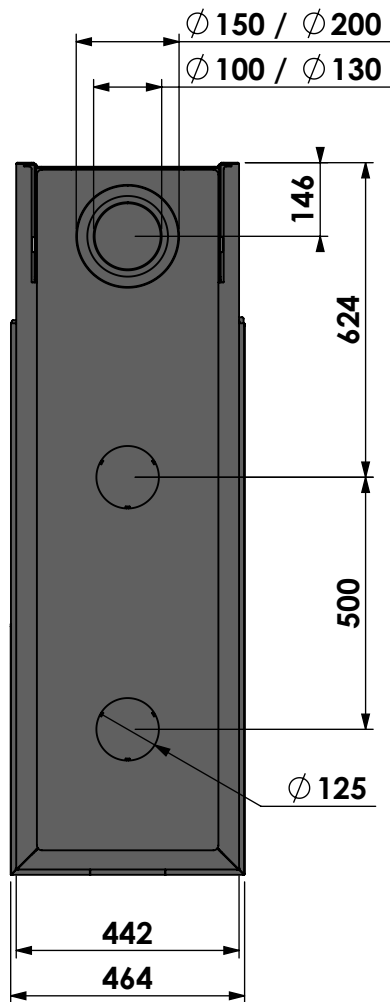

bellfires

Barbas Bellfires B.V.
Hallenstraat 17
5531 AB Bladel
The Netherlands
www.barbasbellfires.com

Name: **Room Divider Large R-3 hidden door+convectie**

Modifications reserved

Projection: American

Scale: **1:15**
Unit: **mm**

Version: **0**