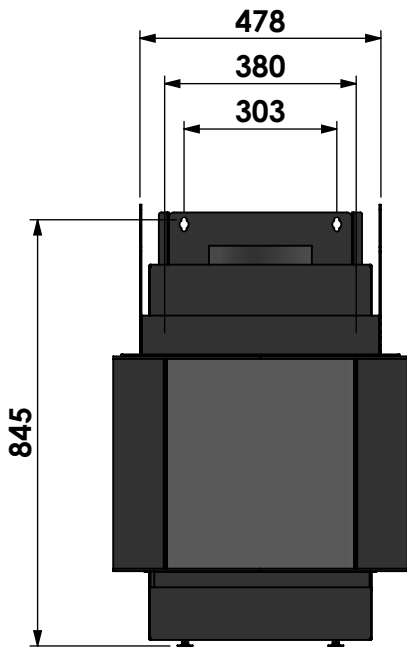

Version: **0**

**bellfires**

Barbas Bellfires B.V.  
 Hallenstraat 17  
 5531 AB Bladel  
 The Netherlands  
[www.barbasbellfires.com](http://www.barbasbellfires.com)

Name: **Room Divider Large R-3 hidden door+convectie**

Modifications reserved

Projection: American

Scale: **1:15**  
 Unit: **mm**

Version: **0**

**bellfires**

Barbas Bellfires B.V.  
Hallenstraat 17  
5531 AB Bladel  
The Netherlands  
www.barbasbellfires.com

Name: **Room Divider Large R-3 hidden door+10cm**

Modifications reserved

Projection:

Scale:

1:15

Version:

0

Unit:

mm