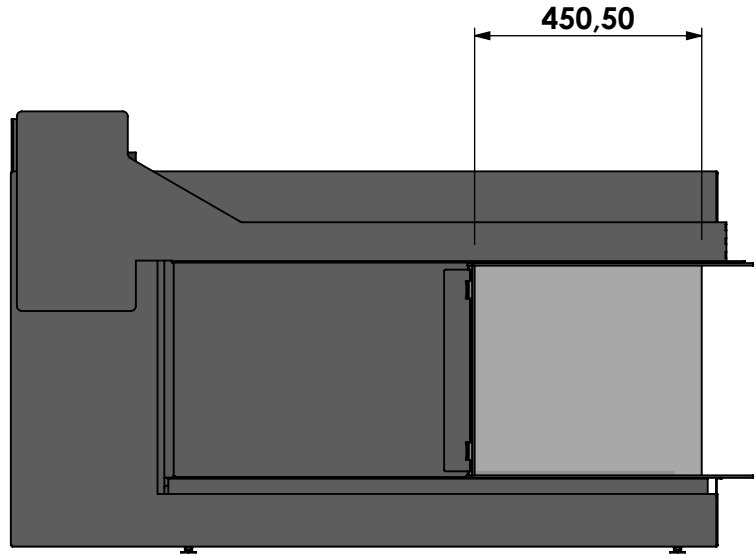

Version: **0**

**bellfires**

Barbas Bellfires B.V.  
 Hallenstraat 17  
 5531 AB Bladel  
 The Netherlands  
[www.barbasbellfires.com](http://www.barbasbellfires.com)

Name: **Room Divider Large R-3 hidden door+convectie**

Modifications reserved

Projection: American

Scale: **1:15**  
 Unit: **mm**

Version: **0**

**bellfires**

Barbas Bellfires B.V.  
Hallenstraat 17  
5531 AB Bladel  
The Netherlands  
www.barbasbellfires.com

Name: **Room Divider Large R-3 hidden door+10cm**

Modifications reserved

Projection:

Scale:

1:15

Version:

0

Unit:

mm