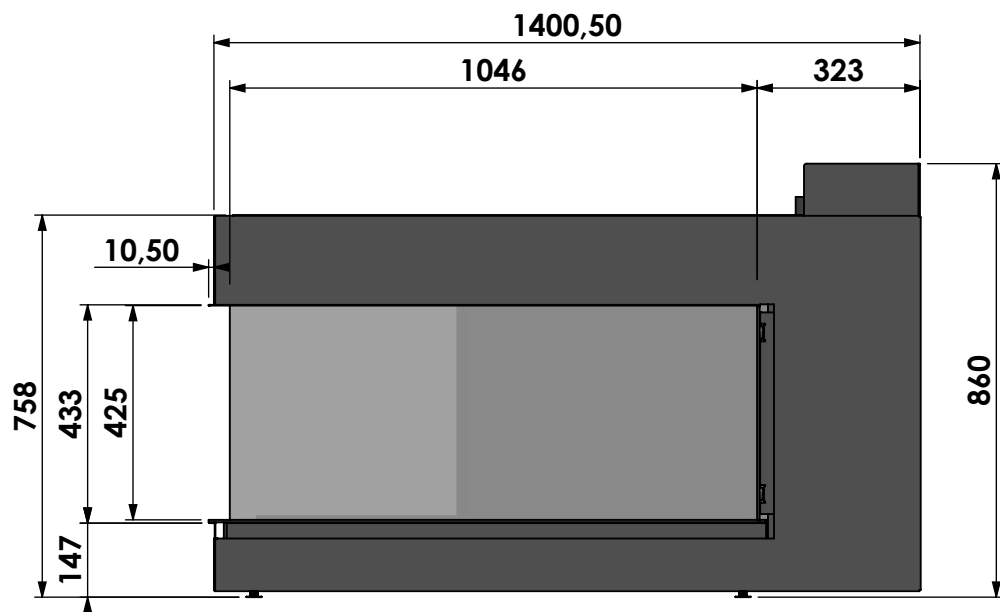

bellfires

Barbas Bellfires B.V.
Hallenstraat 17
5531 AB Bladel
The Netherlands
www.barbasbellfires.com

Name: **Room Divider Large R-3 hidden door+convectie**

Modifications reserved

Projection: American

Scale: **1:15**
Unit: **mm**

Version: **0**