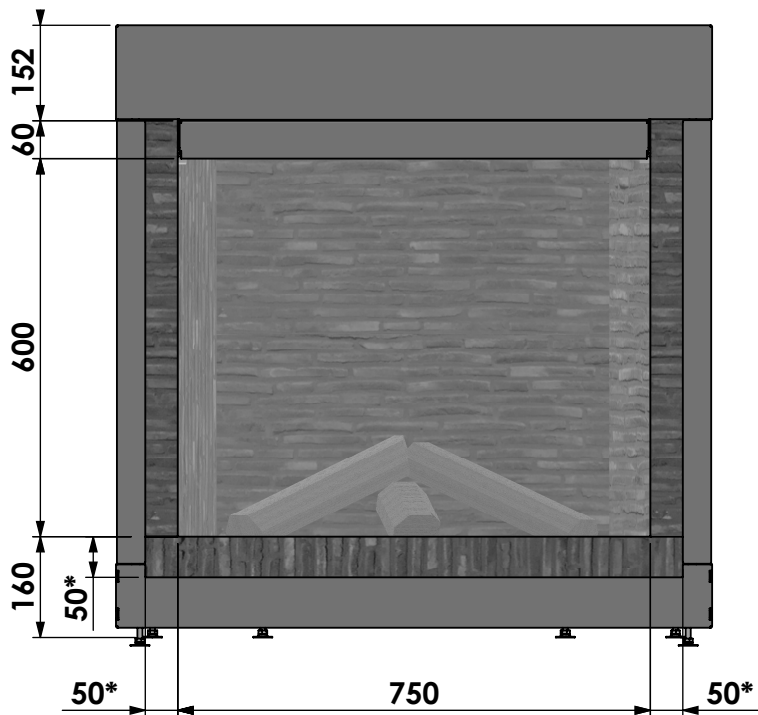

bellfires

Barbas Bellfires B.V.
 Hallenstraat 17
 5531 AB Bladel
 The Netherlands
www.barbasbellfires.com

Name: **Classic Bell Small 3**

Modifications reserved

Projection: American

Scale: **1:12**

Unit: **mm**

Version:

- * Optional 50mm extra stone texture exposure
- ** Optional extended adjustable legs + max. 350mm

bellfires

Barbas Bellfires B.V.
Hallenstraat 17
5531 AB Bladel
The Netherlands
www.barbasbellfires.com

Name: **Classic Bell Small 3 + Convection casing**

Modifications reserved

Scale: **1:12**
Unit: **mm**

Version:

- * Optional 50mm extra stone texture exposure
- ** Optional extended adjustable legs + max. 350mm