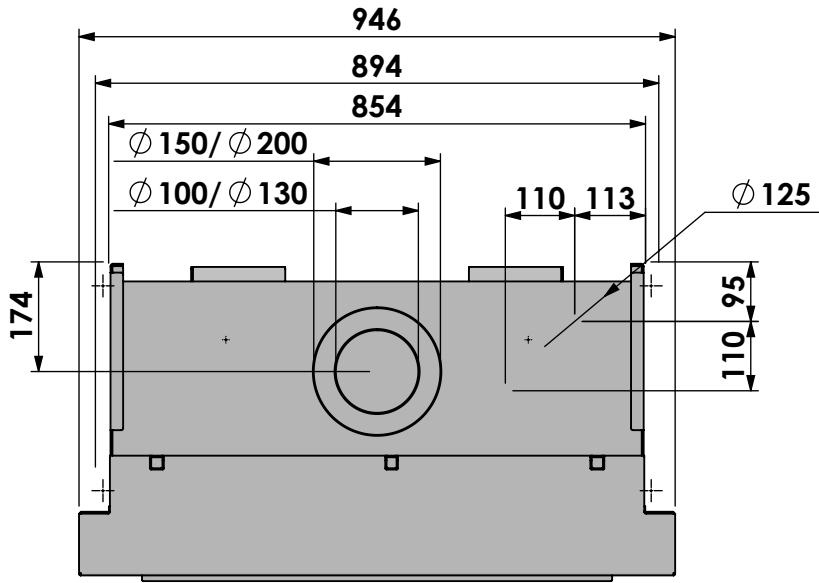

Version:

- * Optional 50mm extra stone texture exposure
- ** Optional extended adjustable legs + max. 350mm

bellfires

Barbas Bellfires B.V.
Hallenstraat 17
5531 AB Bladel
The Netherlands
www.barbasbellfires.com

Name: **Classic Bell Small 3 + Convection casing**

Modifications reserved

Scale: **1:12**
Unit: **mm**

Version:

- * Optional 50mm extra stone texture exposure
- ** Optional extended adjustable legs + max. 350mm

Version:

Unit:

mm