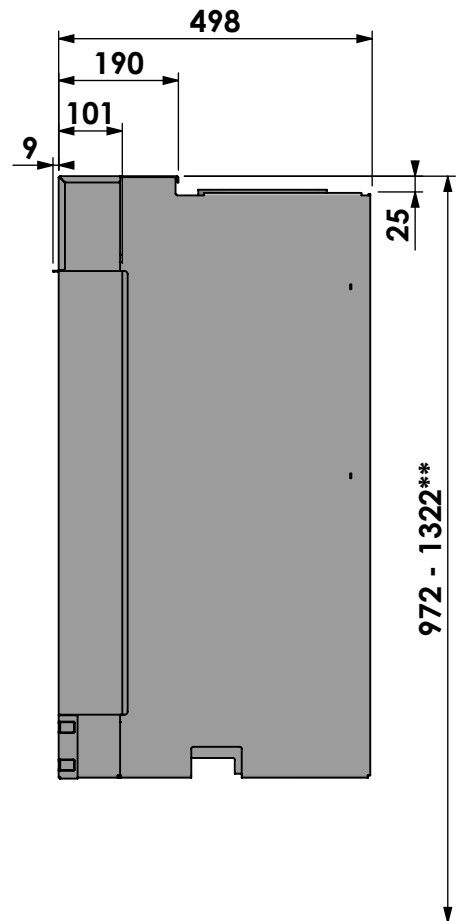

Version:

- * Optional 50mm extra stone texture exposure
- ** Optional extended adjustable legs + max. 350mm

bellfires

Barbas Bellfires B.V.
Hallenstraat 17
5531 AB Bladel
The Netherlands
www.barbasbellfires.com

Name: **Classic Bell Small 3 + Convection casing**

Modifications reserved

Scale: **1:12**
Unit: **mm**

Version:

- * Optional 50mm extra stone texture exposure
- ** Optional extended adjustable legs + max. 350mm

Version:

Unit:

mm