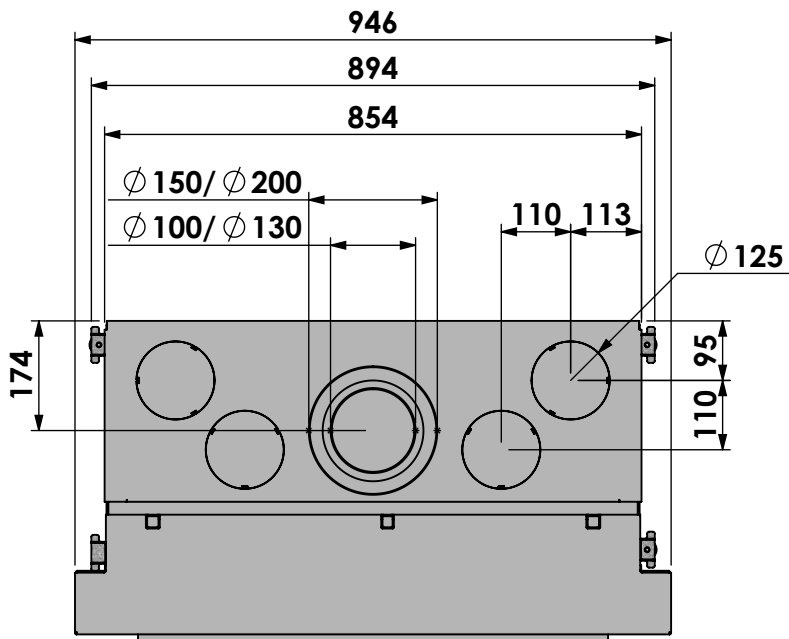

bellfires

Barbas Bellfires B.V.
 Hallenstraat 17
 5531 AB Bladel
 The Netherlands
www.barbasbellfires.com

Name: **Classic Bell Small 3**

Modifications reserved

Projection: American

Scale: **1:12**

Unit: **mm**

Version:

- * Optional 50mm extra stone texture exposure
- ** Optional extended adjustable legs + max. 350mm

bellfires

Barbas Bellfires B.V.
Hallenstraat 17
5531 AB Bladel
The Netherlands
www.barbasbellfires.com

Name: **Classic Bell Small 3 + Convection casing**

Modifications reserved

Scale: **1:12**
Unit: **mm**

Version:

- * Optional 50mm extra stone texture exposure
- ** Optional extended adjustable legs + max. 350mm

Version:

Unit:

mm