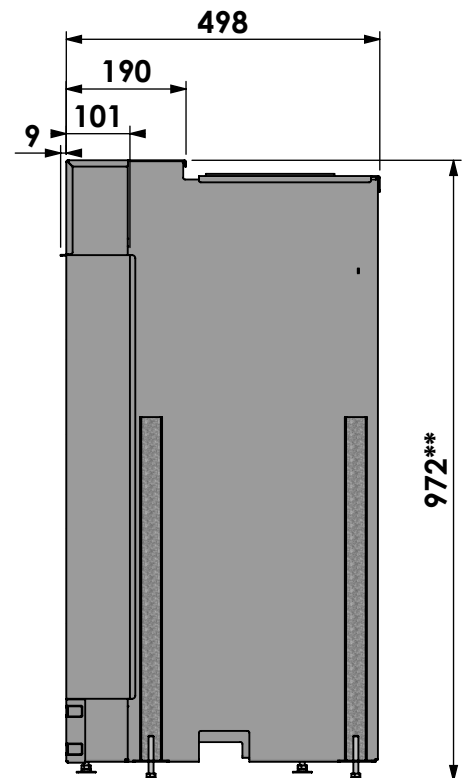

- Optional 50mm extra stone texture exposure
- ** Optional extended adjustable legs + max. 350mm

bellfires

Barbas Bellfires B.V.
Hallenstraat 17
5531 AB Bladel
The Netherlands
www.barbasbellfires.com

Name: **Classic Bell Small 3 + Convection casing**

Modifications reserved

Scale: **1:12**
Unit: **mm**

Version: