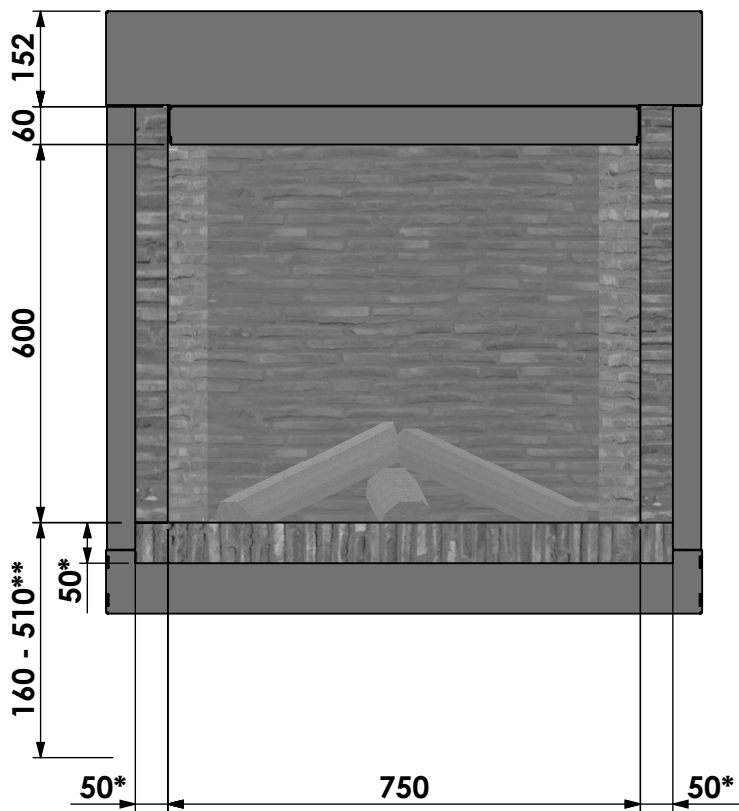

Version:

- * Optional 50mm extra stone texture exposure
- ** Optional extended adjustable legs + max. 350mm

bellfires

Barbas Bellfires B.V.
Hallenstraat 17
5531 AB Bladel
The Netherlands
www.barbasbellfires.com

Name: **Classic Bell Small 3 + Convection casing**

Modifications reserved

Scale: **1:12**
Unit: **mm**

Version:

- * Optional 50mm extra stone texture exposure
- ** Optional extended adjustable legs + max. 350mm