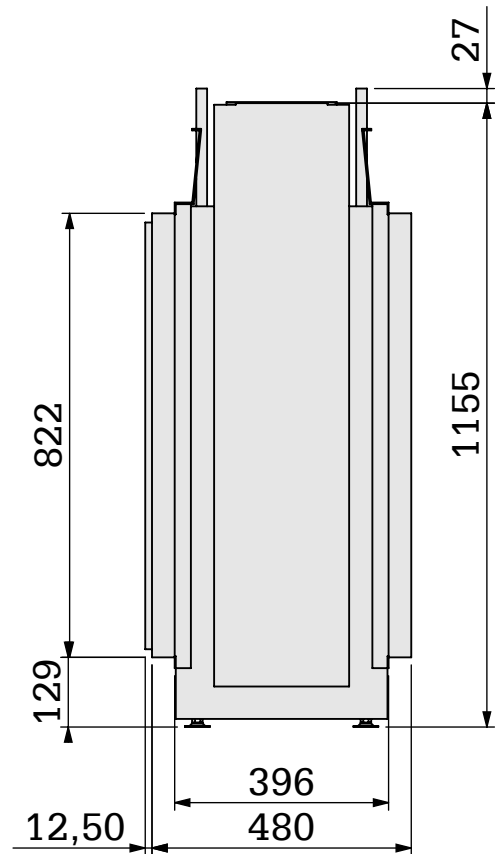

bellfires

Barbas Bellfires B.V.
Hallenstraat 17
5531 AB Bladel
The Netherlands
www.barbasbellfires.com

Name: **VBS Tunnel-3 floating frame-hidden door**

Modifications reserved

Projection:

American

Scale:

1:14

Version:

0

Unit:

mm