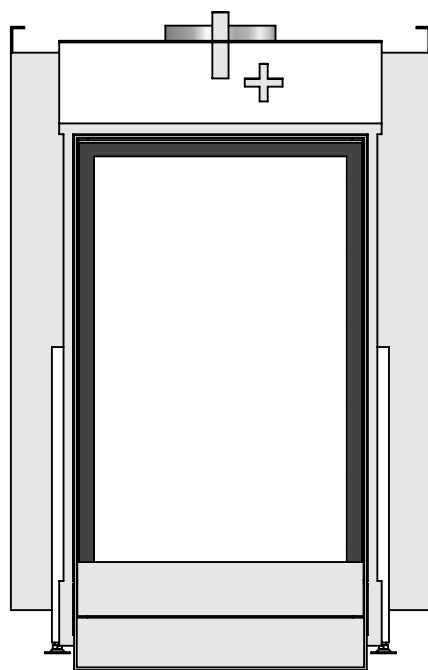

* = optional extended adjustable legs max. + 350 mm

bellfires

Barbas Bellfires B.V.
Hallenstraat 17
5531 AB Bladel
The Netherlands
www.barbasbellfires.com

Name: **VBM Tunnel-3 HD + 10cm stone bar- HD**

Modifications reserved

Scale: **1:14**
Unit: **mm**

Version: **0**