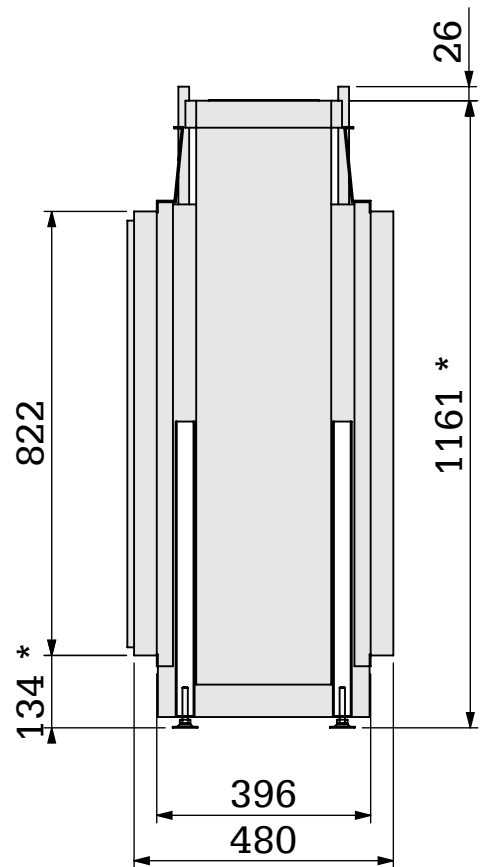

Scale:

**1:14**

Version:

**0**

Unit:

**mm**

\* = optional extended adjustable legs max. + 350 mm

**bellfires**

Projection:

American

Scale:

1:14

Version:

0

Unit:

mm