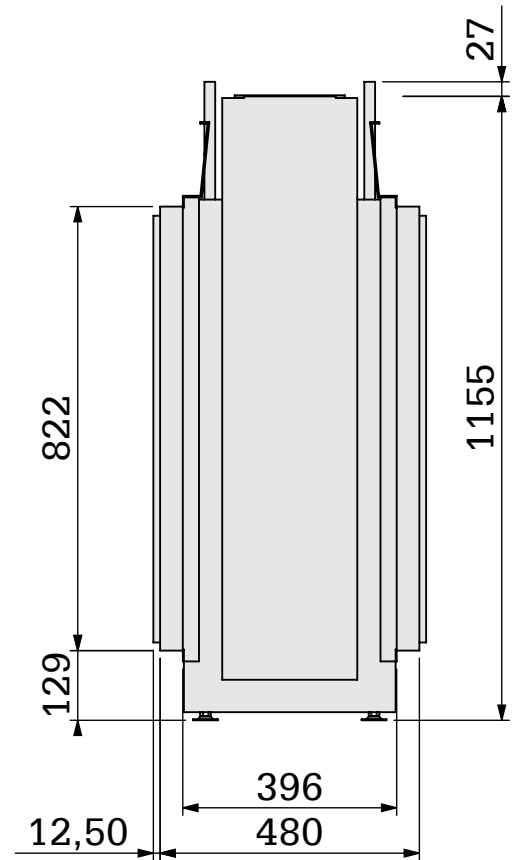

bellfires

Barbas Bellfires B.V.
Hallenstraat 17
5531 AB Bladel
The Netherlands
www.barbasbellfires.com

Name: **VBS Tunnel-3 floating frame**

Modifications reserved

Projection:

American

Scale:

1:14

Version:

0

Unit:

mm