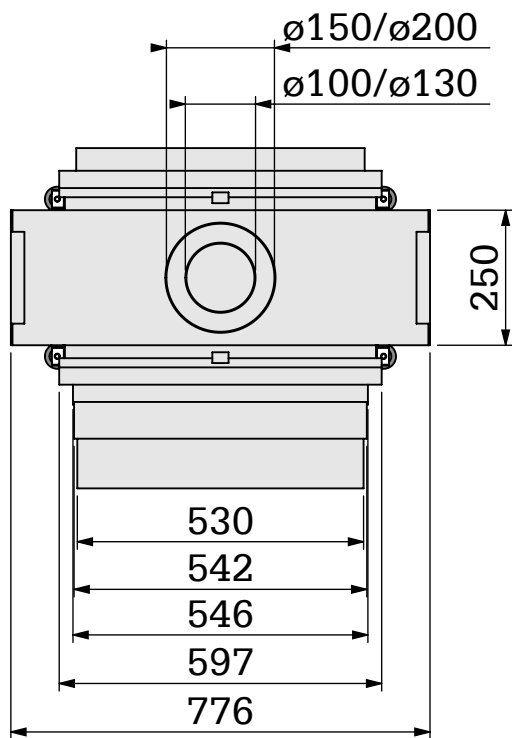

* = optional extended adjustable legs max. + 350 mm

bellfires

Barbas Bellfires B.V.
Hallenstraat 17
5531 AB Bladel
The Netherlands
www.barbasbellfires.com

Name: **VBM Tunnel-3 HD + 10cm stone bar- HD**

Modifications reserved

Scale: **1:14**
Unit: **mm**

Version: **0**