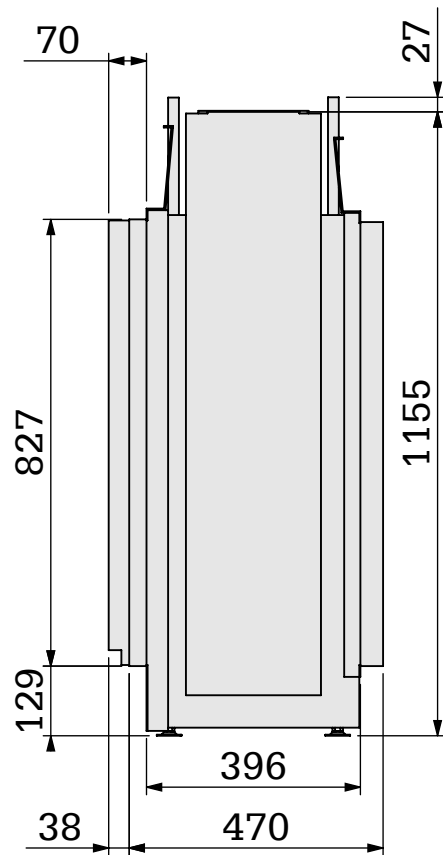

bellfires

Barbas Bellfires B.V.
Hallenstraat 17
5531 AB Bladel
The Netherlands
www.barbasbellfires.com

Name: **VBS Tunnel-3 HD + 7cm- HD**

Modifications reserved

Projection: American

Scale: **1:14**
Unit: **mm**

Version: **0**