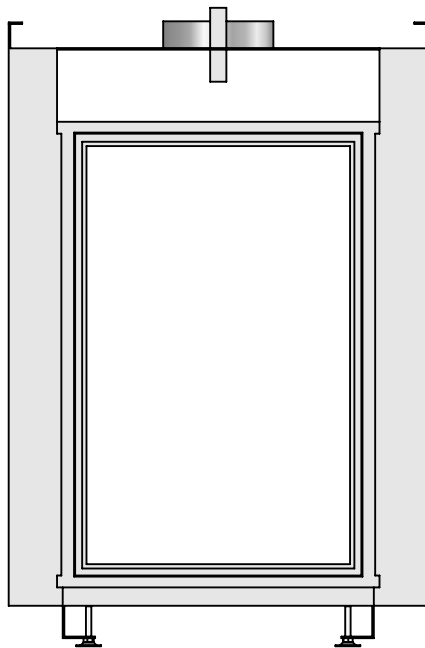

bellfires

Barbas Bellfires B.V.
Hallenstraat 17
5531 AB Bladel
The Netherlands
www.barbasbellfires.com

Name: **VBS Tunnel-3 floating frame**

Modifications reserved

Projection:

American

Scale:

1:14

Version:

0

Unit:

mm