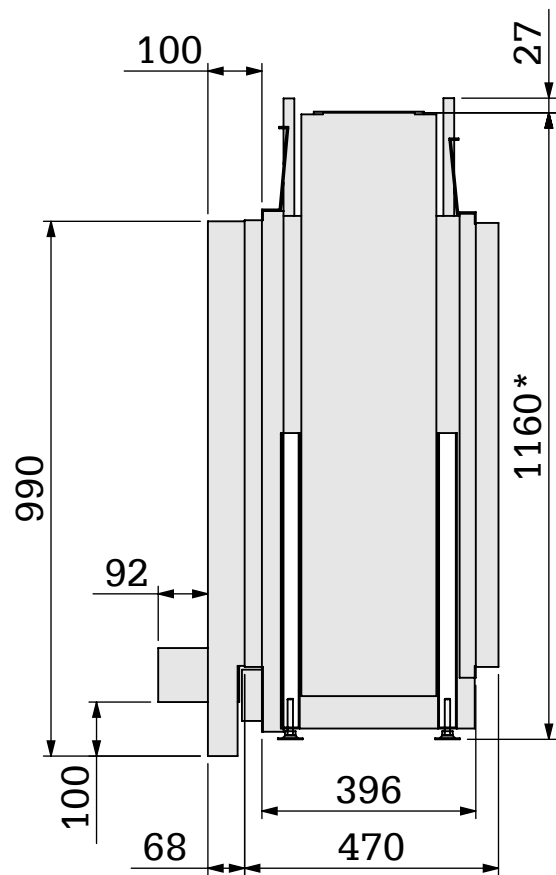

* = optional extended adjustable legs max. + 350 mm

bellfires

Barbas Bellfires B.V.
Hallenstraat 17
5531 AB Bladel
The Netherlands
www.barbasbellfires.com

Name: **VBM Tunnel-3 HD + 10cm stone bar- HD**

Modifications reserved

Scale: **1:14**
Unit: **mm**

Version: **0**