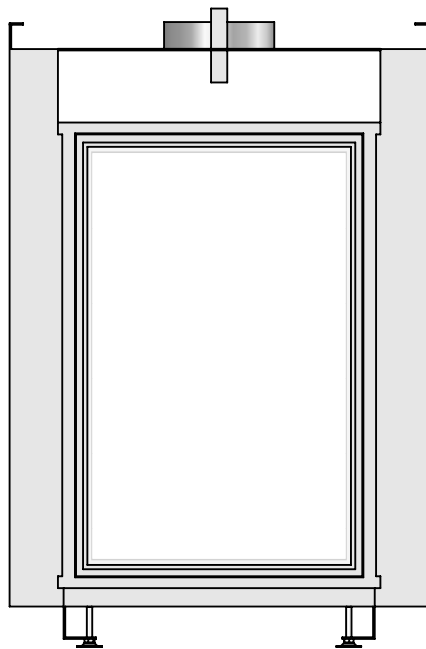

bellfires

Barbas Bellfires B.V.
Hallenstraat 17
5531 AB Bladel
The Netherlands
www.barbasbellfires.com

Name: **VBS Tunnel-3 floating frame-hidden door**

Modifications reserved

Projection:

American

Scale:

1:14

Version:

0

Unit:

mm