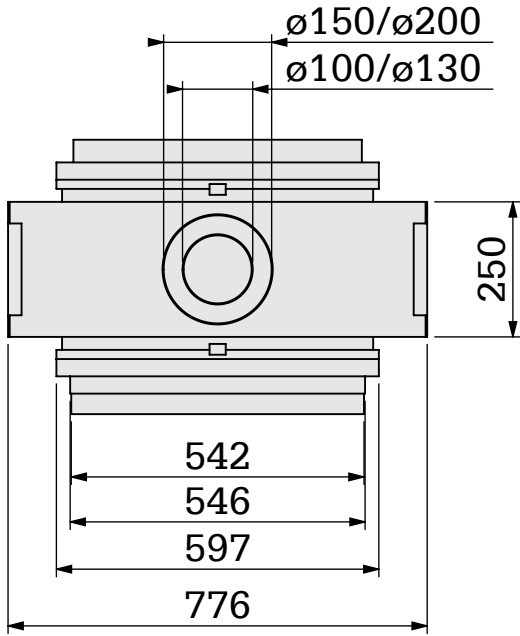

bellfires

Barbas Bellfires B.V.
Hallenstraat 17
5531 AB Bladel
The Netherlands
www.barbasbellfires.com

Name: **VBS Tunnel-3 HD + 7cm- HD**

Modifications reserved

Projection: American

Scale: **1:14**
Unit: **mm**

Version: **0**