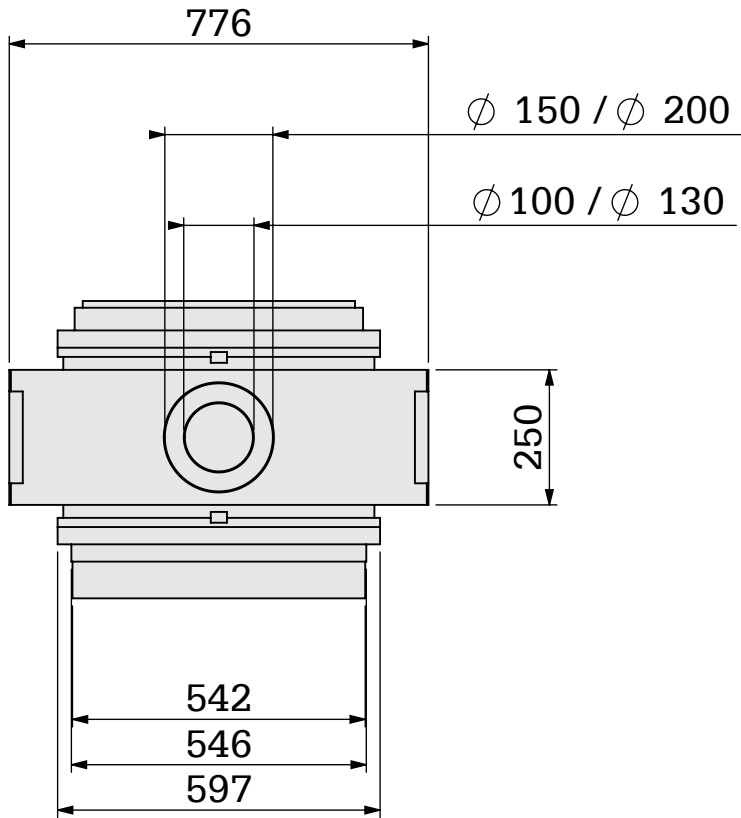

bellfires

Barbas Bellfires B.V.
Hallenstraat 17
5531 AB Bladel
The Netherlands
www.barbasbellfires.com

Name: **VBS Tunnel-3 HD + 10cm- HD**

Modifications reserved

Projection:

American

Scale:

1:14

Version:

0

Unit:

mm