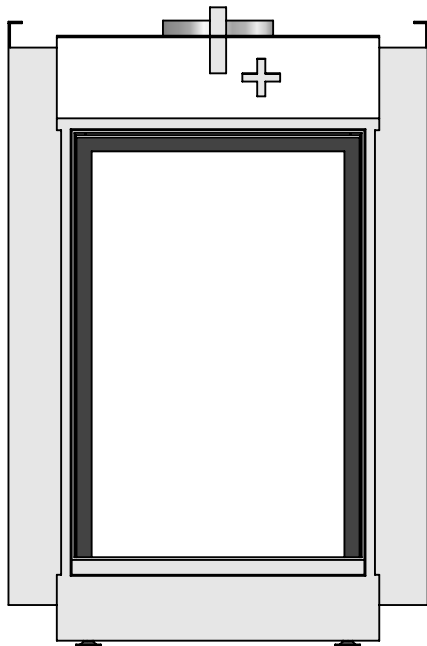

bellfires

Barbas Bellfires B.V.
Hallenstraat 17
5531 AB Bladel
The Netherlands
www.barbasbellfires.com

Name: **VBS Tunnel-3 HD + 7cm- HD + 7cm**

Modifications reserved

Scale: **1:14**
Unit: **mm**

Version: **0**