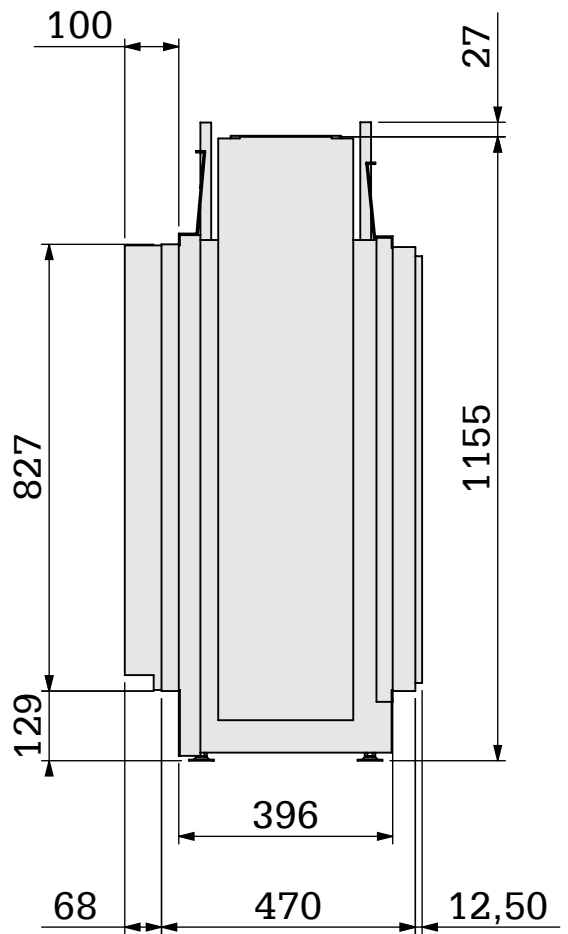

bellfires

Barbas Bellfires B.V.
Hallenstraat 17
5531 AB Bladel
The Netherlands
www.barbasbellfires.com

Name: **VBS Tunnel-3 HD + 10cm- HD**

Modifications reserved

Projection:

American

Scale:

1:14

Version:

0

Unit:

mm