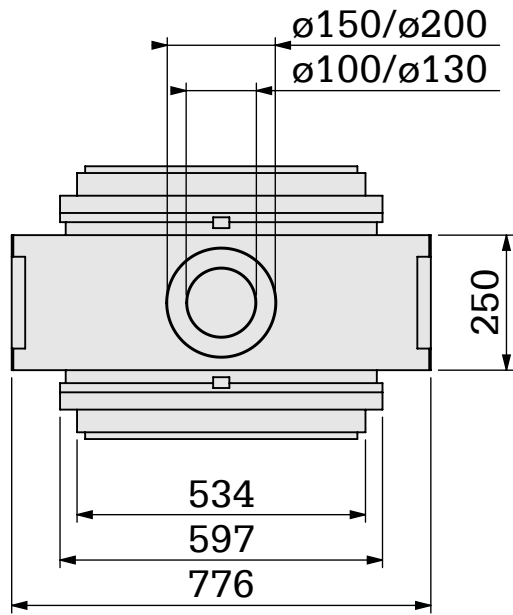

bellfires

Barbas Bellfires B.V.
Hallenstraat 17
5531 AB Bladel
The Netherlands
www.barbasbellfires.com

Name: **VBS Tunnel-3 floating frame**

Modifications reserved

Projection:

American

Scale:

1:14

Version:

0

Unit:

mm