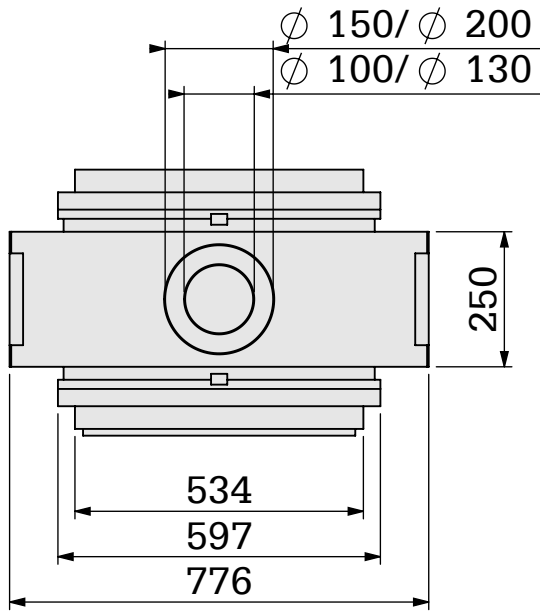

bellfires

Barbas Bellfires B.V.
Hallenstraat 17
5531 AB Bladel
The Netherlands
www.barbasbellfires.com

Name: **VBS Tunnel-3 floating frame-hidden door**

Modifications reserved

Projection:

American

Scale:

1:14

Version:

0

Unit:

mm