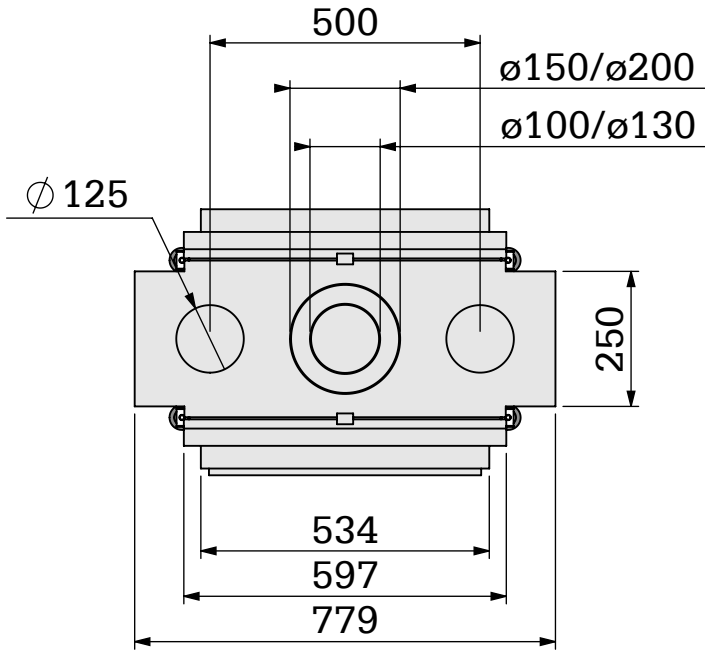

Scale:

**1:14**

Version:

**0**

Unit:

**mm**

\* = optional extended adjustable legs max. + 350 mm

**bellfires**

Projection:

American

Scale:

1:14

Version:

0

Unit:

mm