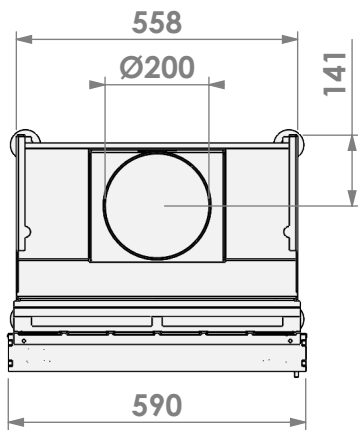

barbas

Barbas Bellfires B.V.
Hallenstraat 17
5531 AB Bladel
The Netherlands
www.barbasbellfires.com

Name: Falcon 59-70 built-in frame

Modifications reserved

Scale: 1:15
Unit: mm

Version: 0