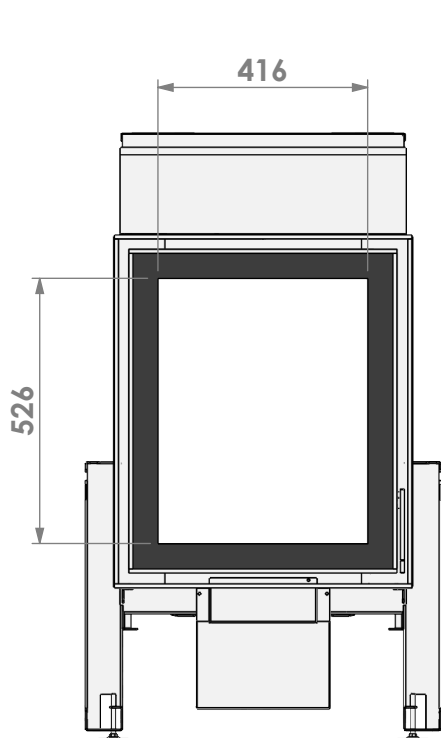

Modifications reserved

Scale: 1:15
 Unit: mm

Version: 0

barbas

Barbas Bellfires B.V.
 Hallenstraat 17
 5531 AB Bladel
 The Netherlands
 www.barbasbellfires.com

Name: **Falcon 59-70 built-in frame convection casing**

Modifications reserved

Scale: **1:15**
 Unit: **mm**

Version: **0**

Ø125 air inlet 3x (both sides+bottom)
 Ø125 convection air inlet 2x (both sides)

*= optional extended adjustable legs max. + 150 mm

barbas