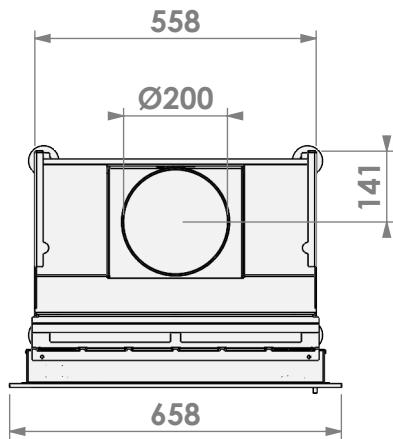

barbas

Barbas Bellfires B.V.
Hallenstraat 17
5531 AB Bladel
The Netherlands
www.barbasbellfires.com

Name: Falcon 59-70 classic frame 3 sided

Modifications reserved

Scale: 1:15
Unit: mm

Version: 0