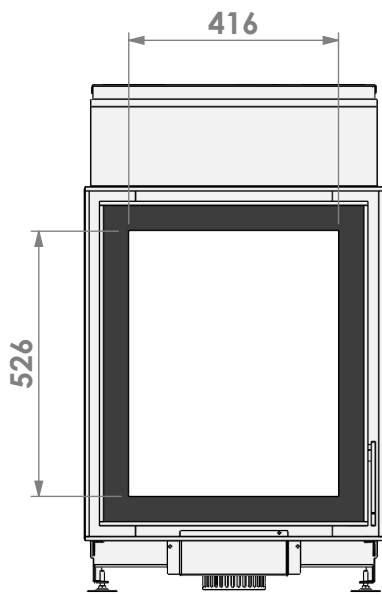

barbas

Barbas Bellfires B.V.
Hallenstraat 17
5531 AB Bladel
The Netherlands
www.barbasbellfires.com

Name: **Falcon 59-70 built-in frame convection casing**

Modifications reserved

Scale: **1:15**
Unit: **mm**

Version: **0**