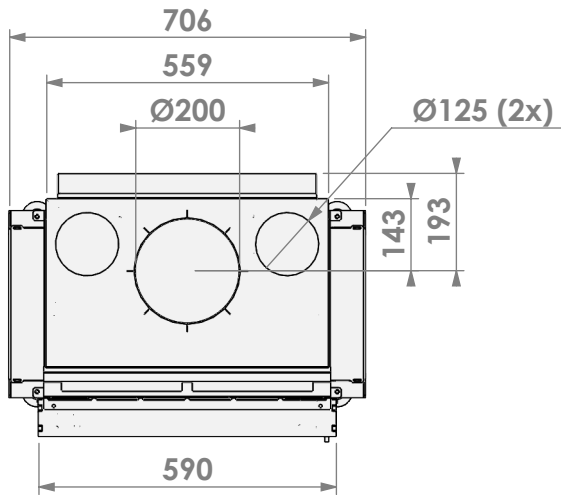

Modifications reserved

Scale: **1:15**
 Unit: **mm**

Version: **0**

Ø125 air inlet 3x (both sides+bottom)
 Ø125 convection air inlet 2x (both sides)

*= optional extended adjustable legs max. + 150 mm

barbas

Barbas Bellfires B.V.
 Hallenstraat 17
 5531 AB Bladel
 The Netherlands
 www.barbasbellfires.com

Name: Falcon 59-70 built-in frame with fan

Modifications reserved

Scale: 1:15
 Unit: mm

Version: 0

*= optional extended adjustable legs max. + 150 mm