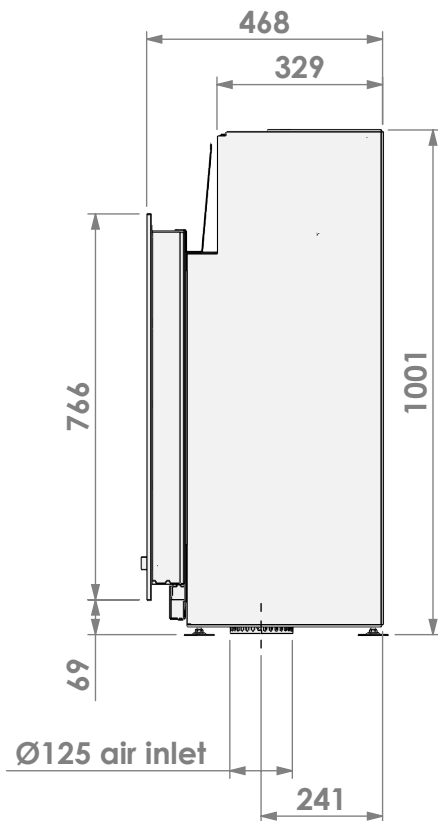

Barbas Bellfires B.V.
Hallenstraat 17
5531 AB Bladel
The Netherlands
www.barbasbellfires.com

Name: Falcon 59-70 built-in frame

Modifications reserved

Scale: 1:15
Unit: mm

Version: 0

barbas

Barbas Bellfires B.V.
 Hallenstraat 17
 5531 AB Bladel
 The Netherlands
 www.barbasbellfires.com

Name: Falcon 59-70 classic frame 3 sided

Modifications reserved

Scale: 1:15
 Unit: mm

Version: 0

barbas

Barbas Bellfires B.V.
 Hallenstraat 17
 5531 AB Bladel
 The Netherlands
 www.barbasbellfires.com

Name: Falcon 59-70 classic frame 4 sided

Modifications reserved

Scale: **1:15**
 Unit: **mm**

Version: **0**

Ø125 air inlet 3x (both sides+bottom)
 Ø125 convection air inlet 2x (both sides)

*= optional extended adjustable legs max. + 150 mm

barbas