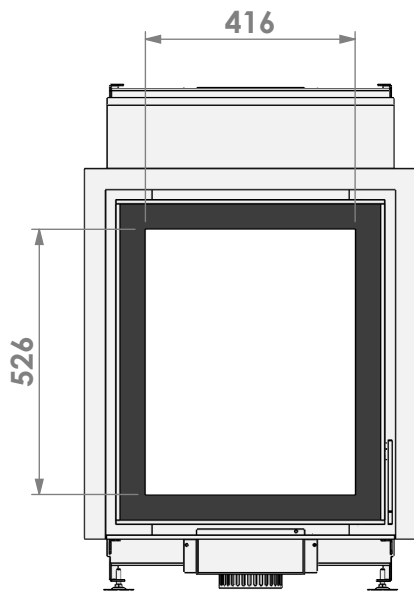

barbas

Barbas Bellfires B.V.
Hallenstraat 17
5531 AB Bladel
The Netherlands
www.barbasbellfires.com

Name: Falcon 59-70 classic frame 3 sided

Modifications reserved

Scale: 1:15
Unit: mm

Version: 0