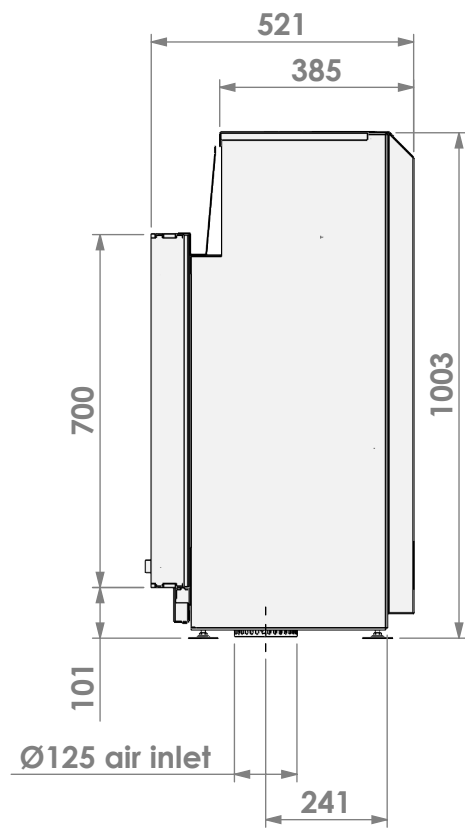

Name: Falcon 59-70 classic frame 3 sided

Modifications reserved

Scale: 1:15
 Unit: mm

Version: 0

barbas

Barbas Bellfires B.V.
 Hallenstraat 17
 5531 AB Bladel
 The Netherlands
 www.barbasbellfires.com

Name: Falcon 59-70 classic frame 4 sided

Modifications reserved

Scale: 1:15
 Unit: mm

Version: 0

barbas

Barbas Bellfires B.V.
 Hallenstraat 17
 5531 AB Bladel
 The Netherlands
 www.barbasbellfires.com

Name: **Falcon 59-70 built-in frame convection casing**

Modifications reserved

Scale: **1:15**
 Unit: **mm**

Version: **0**

Ø125 air inlet 3x (both sides+bottom)
 Ø125 convection air inlet 2x (both sides)

*= optional extended adjustable legs max. + 150 mm

barbas