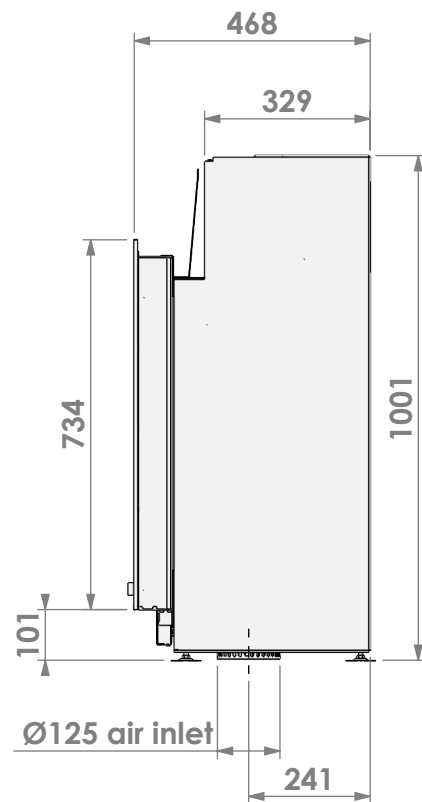

Barbas Bellfires B.V.
Hallenstraat 17
5531 AB Bladel
The Netherlands
www.barbasbellfires.com

Name: Falcon 59-70 built-in frame

Modifications reserved

Scale: 1:15
Unit: mm

Version: 0

barbas

Barbas Bellfires B.V.
 Hallenstraat 17
 5531 AB Bladel
 The Netherlands
 www.barbasbellfires.com

Name: Falcon 59-70 classic frame 3 sided

Modifications reserved

Scale: 1:15
 Unit: mm

Version: 0

barbas

Barbas Bellfires B.V.
 Hallenstraat 17
 5531 AB Bladel
 The Netherlands
 www.barbasbellfires.com

Name: Falcon 59-70 classic frame 4 sided

Modifications reserved

Scale: **1:15**
 Unit: **mm**

Version: **0**

Ø125 air inlet 3x (both sides+bottom)
 Ø125 convection air inlet 2x (both sides)

*= optional extended adjustable legs max. + 150 mm

barbas