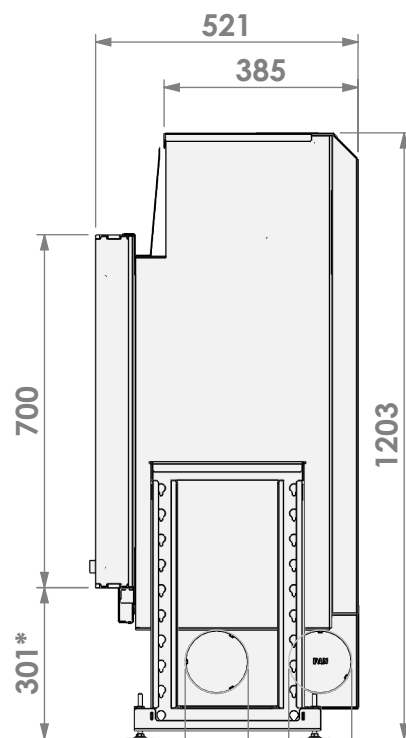

Modifications reserved

Scale: 1:15
 Unit: mm

Version: 0

barbas

Barbas Bellfires B.V.
 Hallenstraat 17
 5531 AB Bladel
 The Netherlands
 www.barbasbellfires.com

Name: **Falcon 59-70 built-in frame convection casing**

Modifications reserved

Scale: **1:15**
 Unit: **mm**

Version: **0**

Ø125 air inlet 3x (both sides+bottom)
 Ø125 convection air inlet 2x (both sides)

*= optional extended adjustable legs max. + 150 mm

barbas