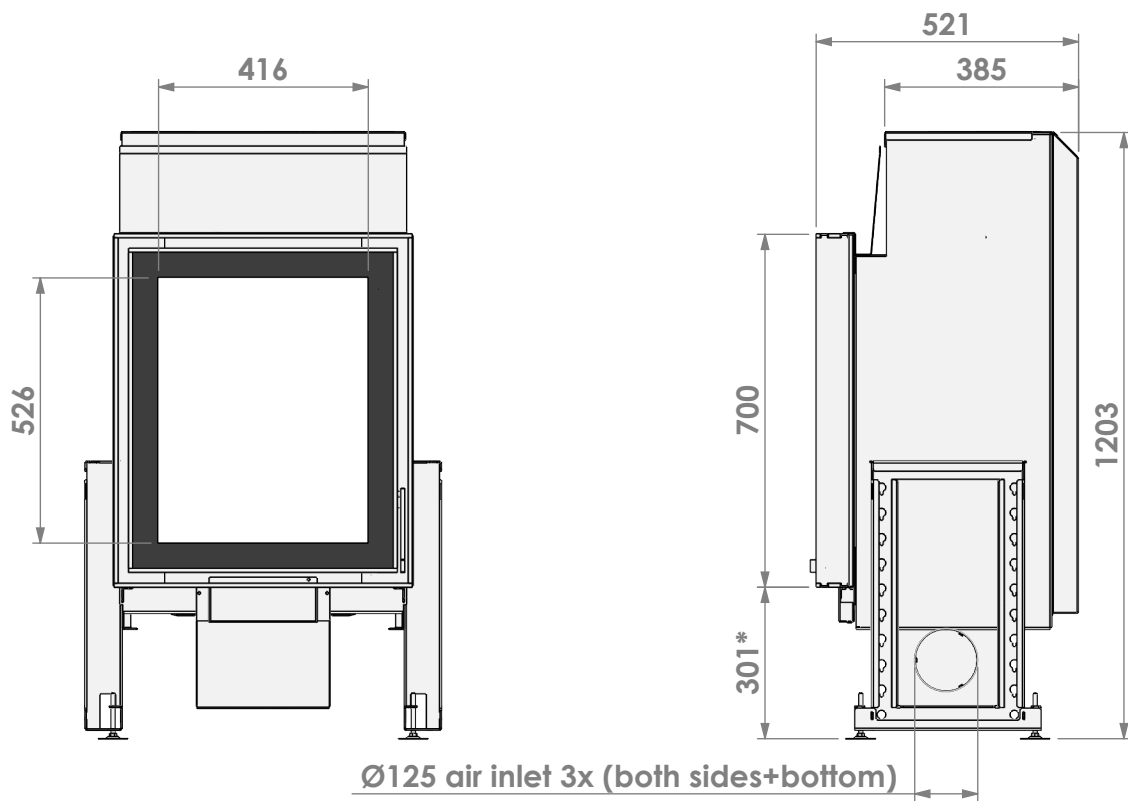

Modifications reserved

Scale: **1:15**
 Unit: **mm**

Version: **0**

Ø125 air inlet 3x (both sides+bottom)
 Ø125 convection air inlet 2x (both sides)

*= optional extended adjustable legs max. + 150 mm

barbas

Barbas Bellfires B.V.
 Hallenstraat 17
 5531 AB Bladel
 The Netherlands
 www.barbasbellfires.com

Name: Falcon 59-70 built-in frame with fan

Modifications reserved

Scale: 1:15
 Unit: mm

Version: 0

*= optional extended adjustable legs max. + 150 mm