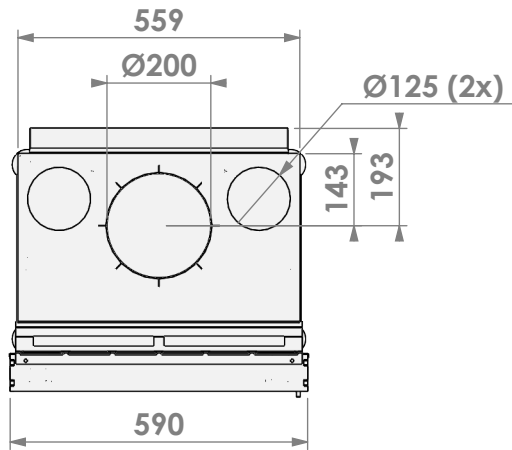

barbas

Barbas Bellfires B.V.
Hallenstraat 17
5531 AB Bladel
The Netherlands
www.barbasbellfires.com

Name: **Falcon 59-70 built-in frame convection casing**

Modifications reserved

Scale: **1:15**
Unit: **mm**

Version: **0**