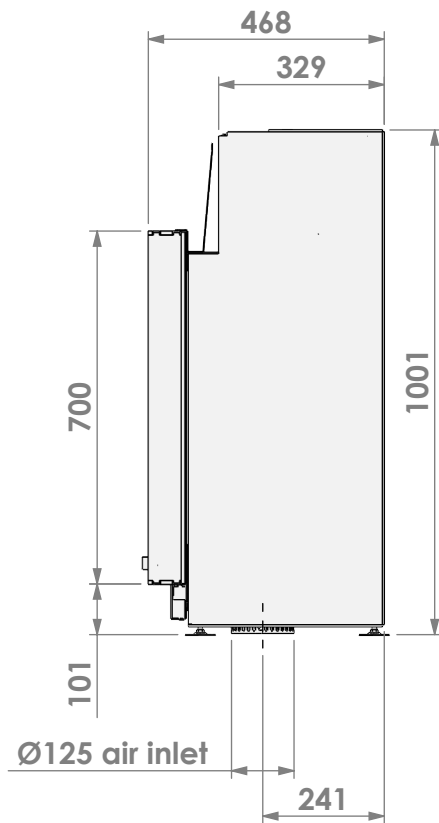

barbas

Barbas Bellfires B.V.
Hallenstraat 17
5531 AB Bladel
The Netherlands
www.barbasbellfires.com

Name: Falcon 59-70 built-in frame

Modifications reserved

Scale: 1:15
Unit: mm

Version: 0