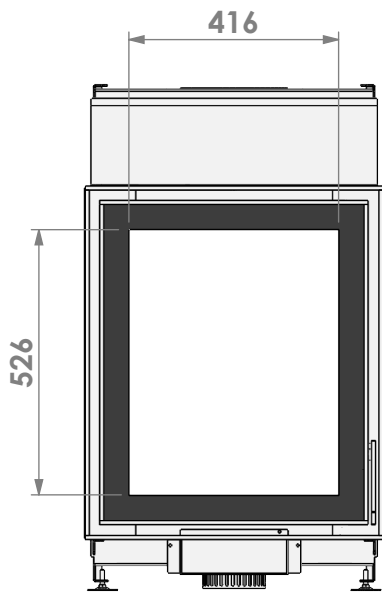

barbas

Barbas Bellfires B.V.
Hallenstraat 17
5531 AB Bladel
The Netherlands
www.barbasbellfires.com

Name: Falcon 59-70 built-in frame

Modifications reserved

Scale: 1:15
Unit: mm

Version: 0