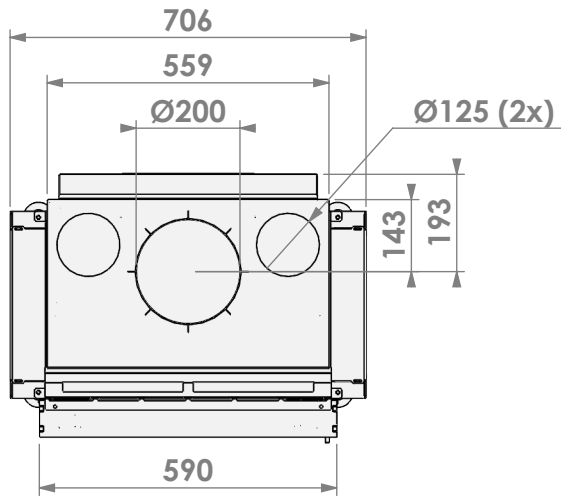

Modifications reserved

Scale: 1:15
 Unit: mm

Version: 0

barbas

Barbas Bellfires B.V.
 Hallenstraat 17
 5531 AB Bladel
 The Netherlands
 www.barbasbellfires.com

Name: **Falcon 59-70 built-in frame convection casing**

Modifications reserved

Scale: **1:15**
 Unit: **mm**

Version: **0**

Ø125 air inlet 3x (both sides+bottom)
 Ø125 convection air inlet 2x (both sides)

*= optional extended adjustable legs max. + 150 mm

barbas