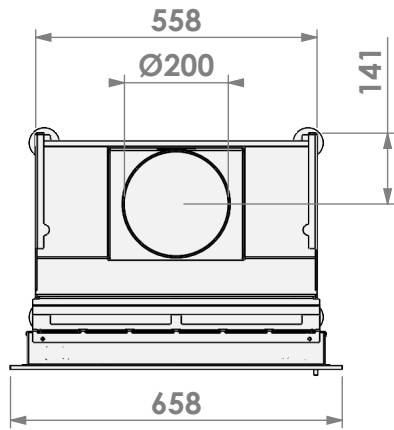

barbas

Barbas Bellfires B.V.
Hallenstraat 17
5531 AB Bladel
The Netherlands
www.barbasbellfires.com

Name: Falcon 59-70 classic frame 4 sided

Modifications reserved

Scale: 1:15
Unit: mm

Version: 0