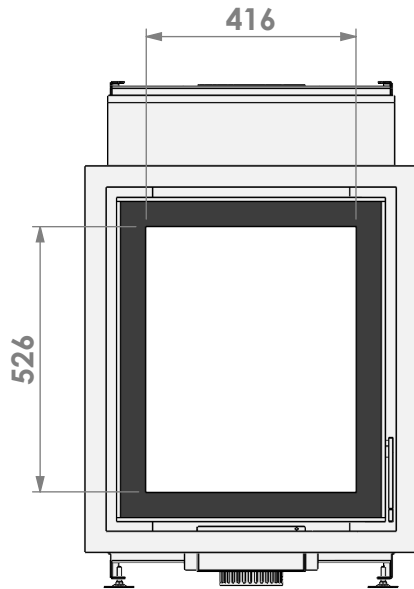

barbas

Barbas Bellfires B.V.
Hallenstraat 17
5531 AB Bladel
The Netherlands
www.barbasbellfires.com

Name: Falcon 59-70 classic frame 4 sided

Modifications reserved

Scale: 1:15
Unit: mm

Version: 0